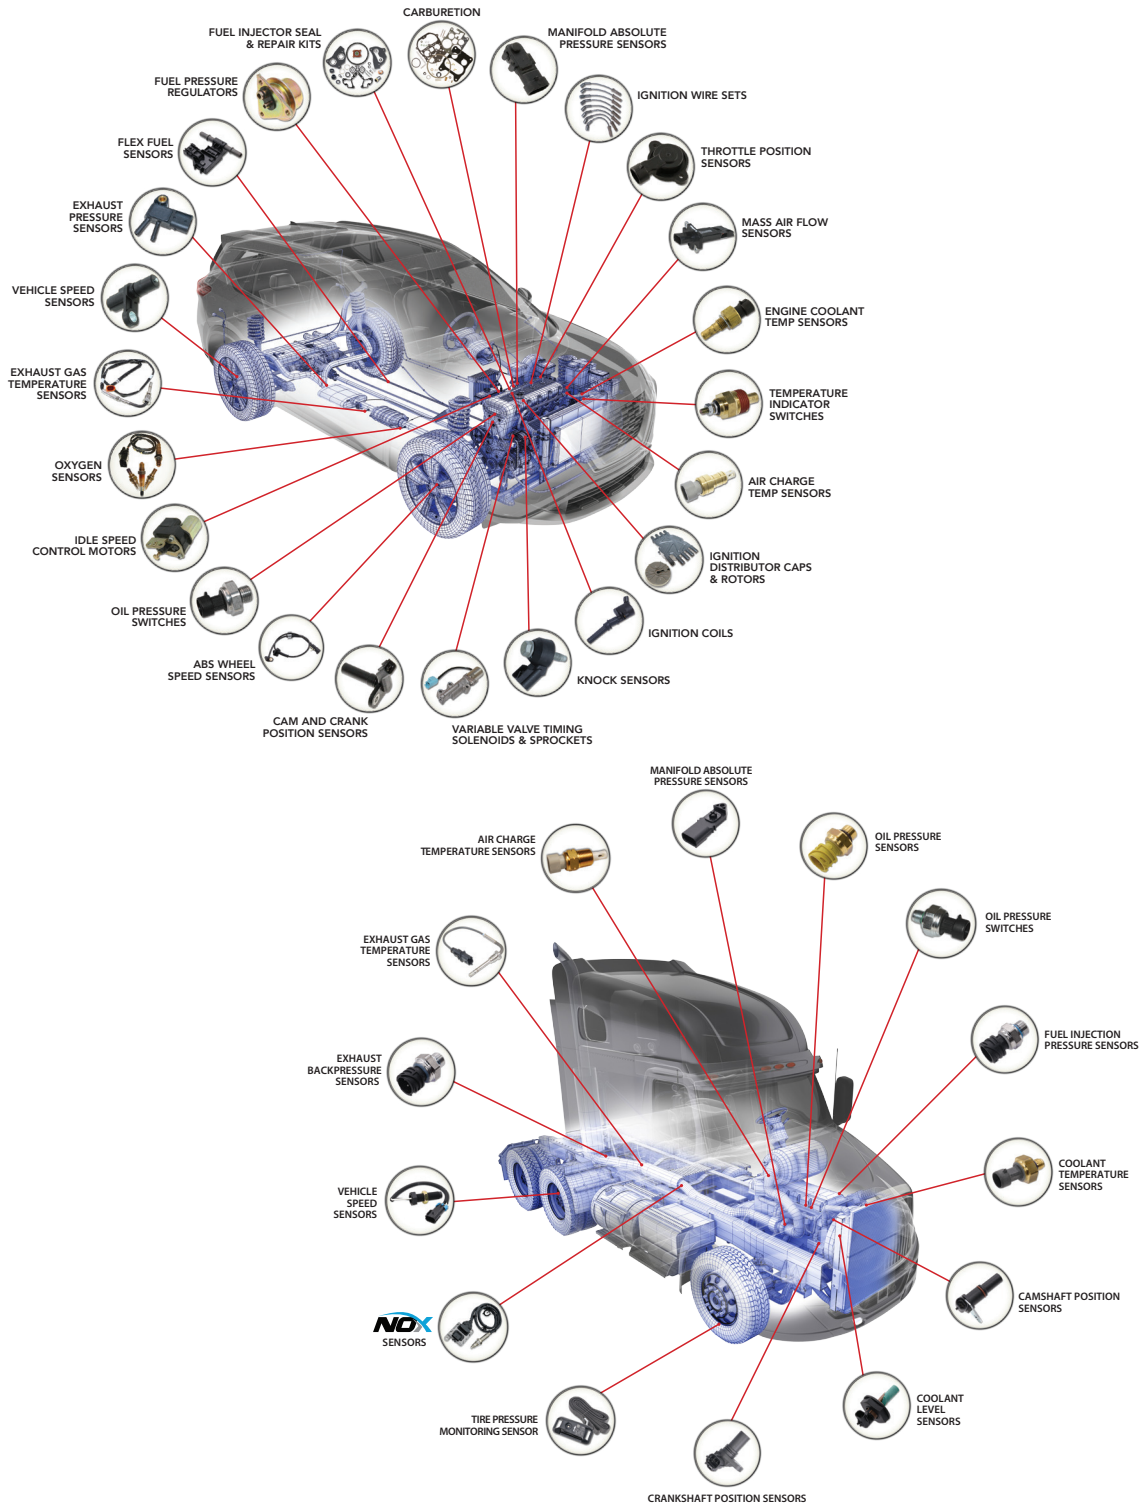

## NOx Sensors

**2 NEW**

**Walker # 1004-1066**  
CAT

**Walker # 1004-1067**  
CAT

## COMPLETE ENGINE MANAGEMENT SOLUTIONS - ALL MAKES, ALL MODELS