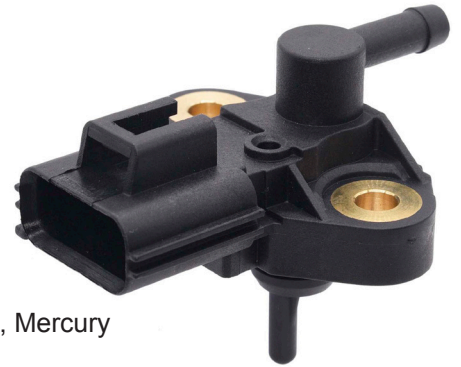

## Oxygen Sensor Sets

**5 NEW**

*OE Replacement*

**Walker # 350-84003**  
2014-2020  
Cadillac, Chevrolet, GMC  
US VIO: 3,159,908  
MX VIO: 63,542

## Fuel Injection Fuel Rail Pressure Sensors

**4 NEW**

**Walker # 254-1003**  
2004-2014  
Ford, Lincoln, Mazda, Mercury  
US VIO: 6,571,948  
MX VIO: 393,342