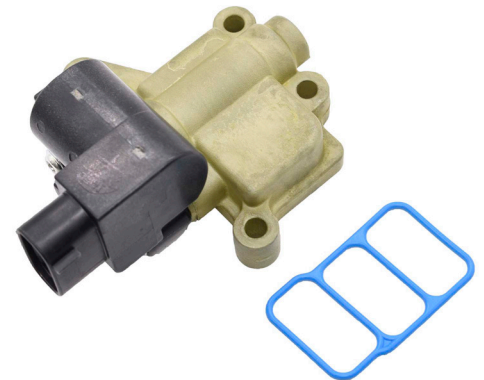

## Exhaust Gas Recirculation Pressure Valves

**2 NEW**

**Walker # 274-1006**  
1996-1997  
Isuzu  
US VIO: 497

## Fuel Injection Idle Air Control Valves

**2 NEW**

**Walker # 215-2250**  
2003-2006  
Honda  
US VIO: 522,988  
MX VIO: 24,578