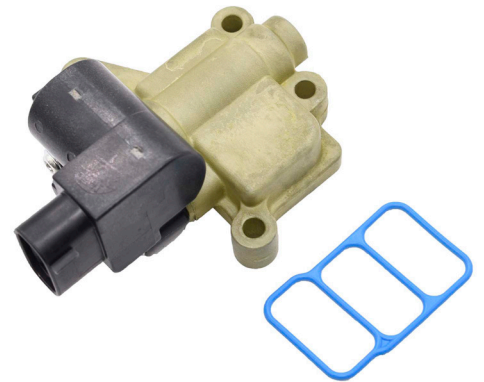

2 NEW

Walker # 210-1342
2009-2014
Ford, Lincoln
US VIO: 1,366,600
MX VIO: 59,362

Engine Coolant Temperature Sensors

2 NEW

Walker # 211-2114
2020-2023
BMW
US VIO: 147,114
MX VIO: 59,362

Exhaust Gas Recirculation Pressure Valves

2 NEW

Walker # 274-1006
1996-1997
Isuzu
US VIO: 497

Fuel Injection Idle Air Control Valves

2 NEW

Walker # 215-2250
2003-2006
Honda
US VIO: 522,988
MX VIO: 24,578

Mass Air Flow Sensors

2 NEW

Walker # 245-1621
2018-2022
Mazda
US VIO: 1,069,998
MX VIO: 165,696