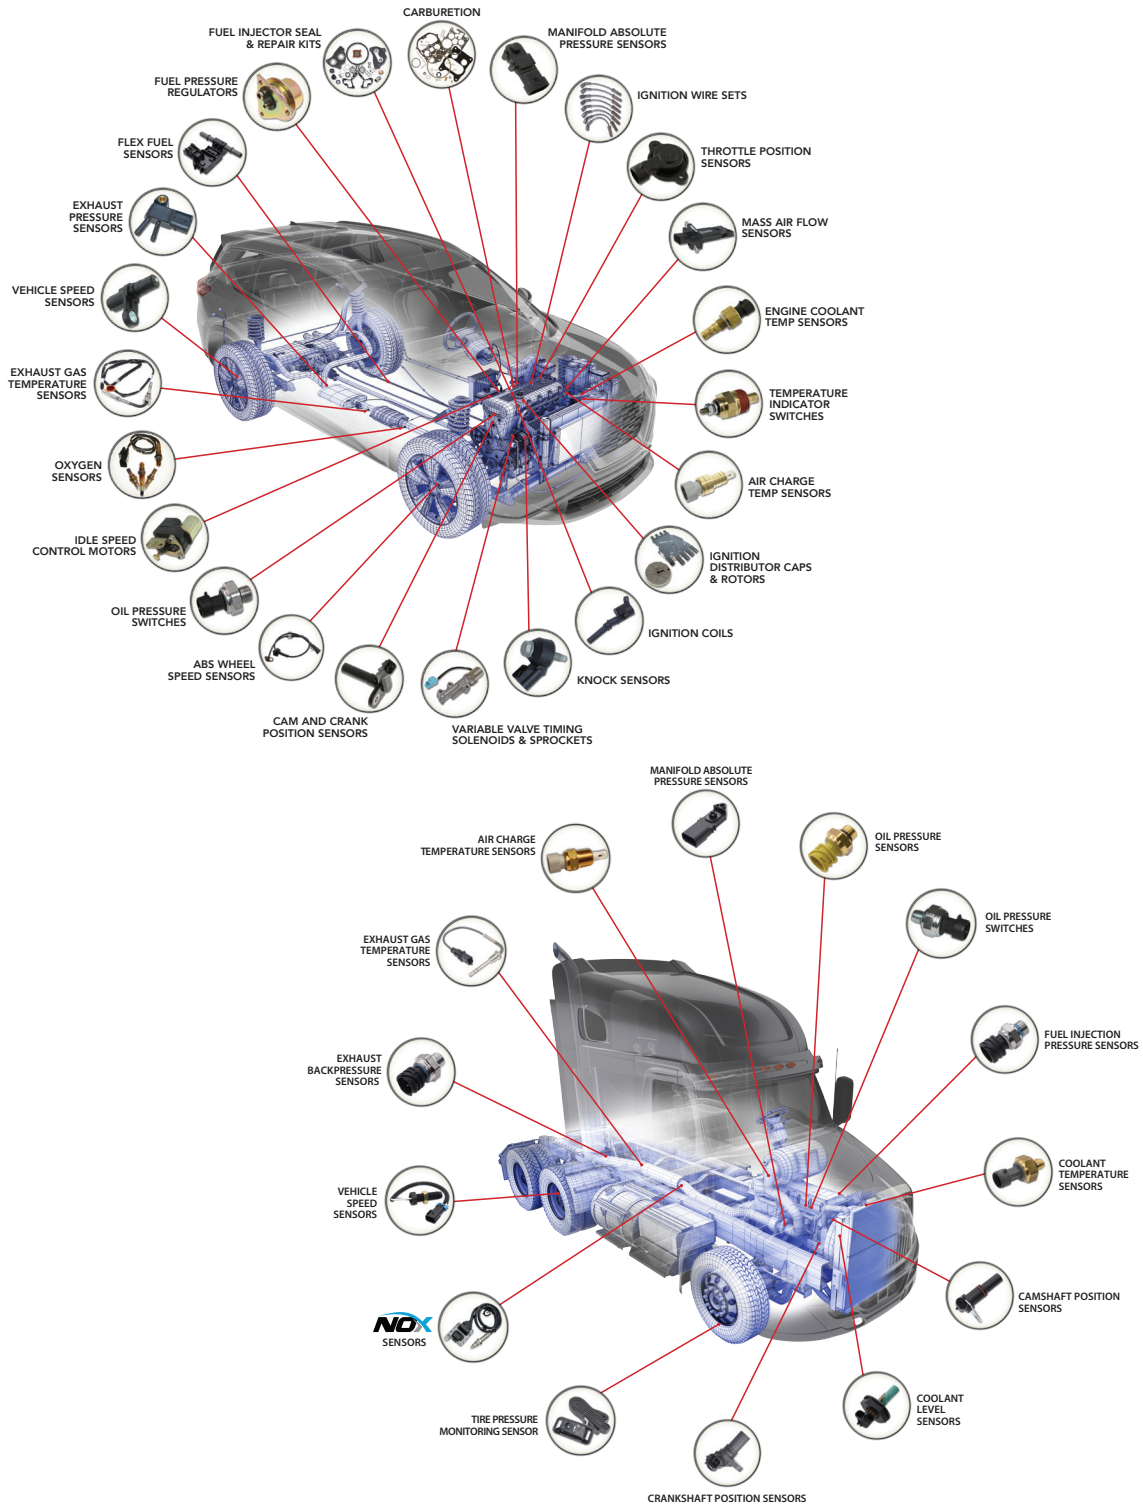

OE Replacement Base

Walker # 350-341102
2012
Volkswagen
US VIO: 9,222

NOx Sensors

2 NEW

Walker # 1004-1066
CAT

Walker # 1004-1067
CAT

COMPLETE ENGINE MANAGEMENT SOLUTIONS - ALL MAKES, ALL MODELS

EXPANDED COVERAGE