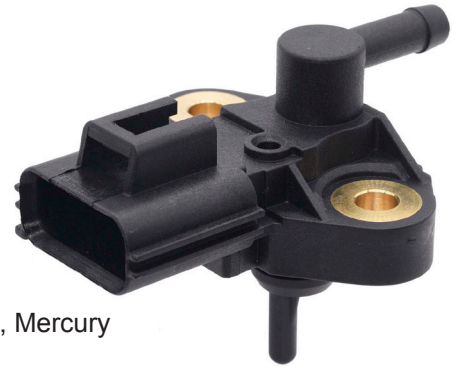

5 NEW

OE Replacement

Walker # 350-84003
2014-2020
Cadillac, Chevrolet, GMC
US VIO: 3,159,908
MX VIO: 63,542

Fuel Injection Fuel Rail Pressure Sensors

4 NEW

Walker # 254-1003
2004-2014
Ford, Lincoln, Mazda, Mercury
US VIO: 6,571,948
MX VIO: 393,342