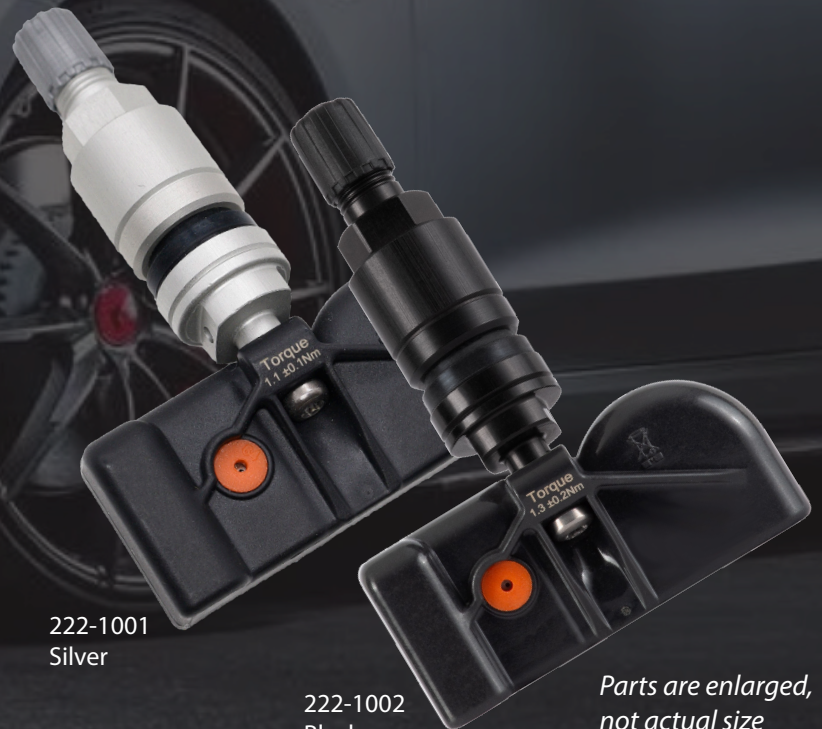

222-1001
Silver

222-1002
Black

*Parts are enlarged,
not actual size*

WALKER PRODUCTS, INC. • 525 WEST CONGRESS STREET • PACIFIC, MO 63069 • www.walkerproducts.com
U.S. Corporate Office: 636-257-2400 • Fax: 636-257-6211 • Customer Service: 636-257-1700 • Technical Support: 844-252-0114
U.K. Sales Office and Distribution Center: +44 (0) 121-459-8006 • saleseurope@walkerproducts.com
Oficinas para Mexico: +52-72-2402-2167 • Soporte técnico y servicio al cliente en México: +52-72-2207-8957

QUALITY • COVERAGE • SUPPORT