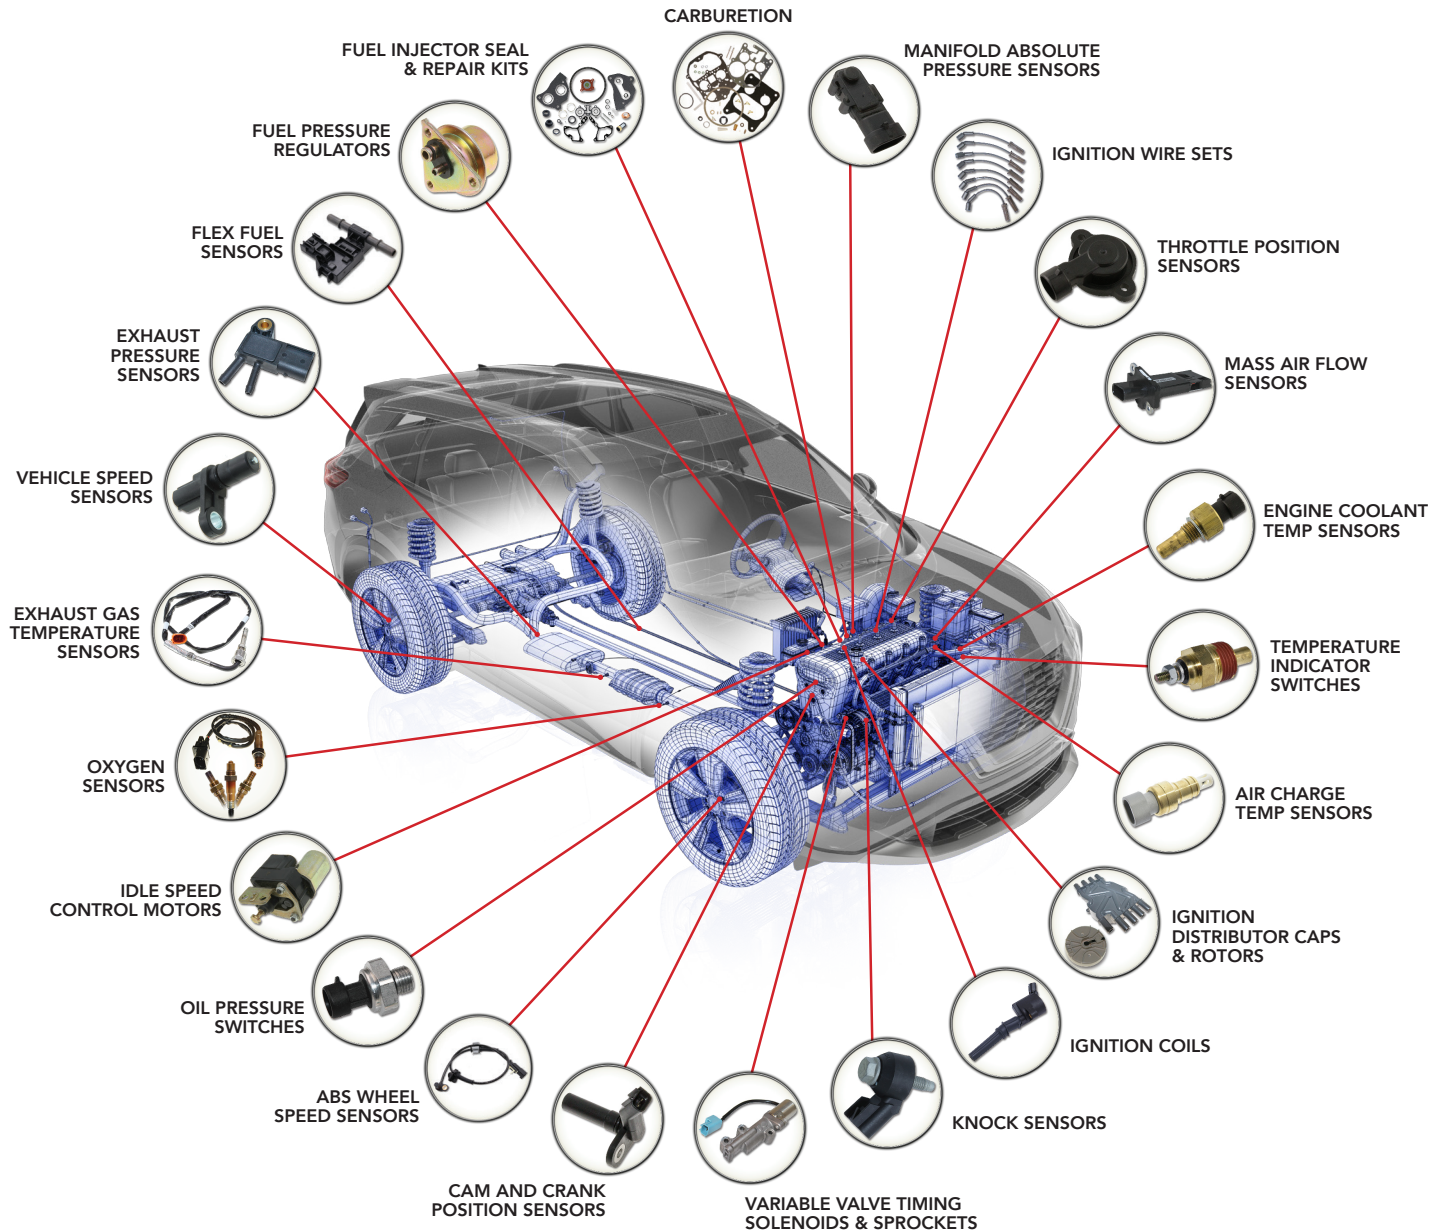

COMPLETE ENGINE MANAGEMENT SOLUTIONS ALL MAKES • ALL MODELS